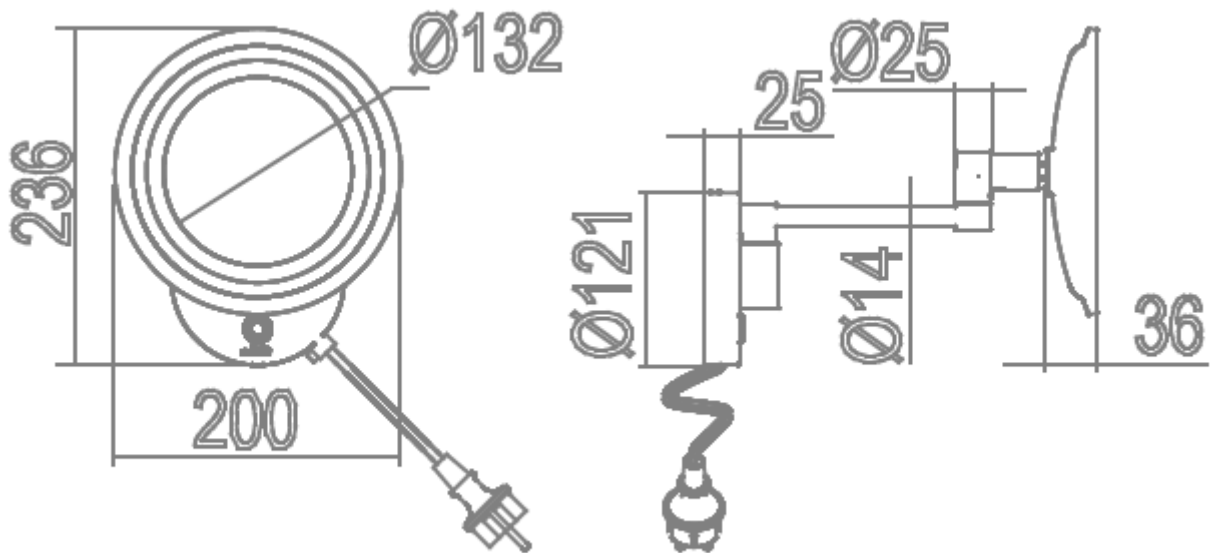

Round WALL MOUNTED MAGNIFYING MIRROR

Code - AV258A CR
Code - AV258A NE Matte Black

Features:
3 x magnification

2 Year Replacement Warranty

Proudly imported and distributed by
Gro Agencies Pty Ltd
Unit 2 / 37 Howe St, Osborne Park, WA, 6017
P 08 9446 3288 E info@groagencies.com.au W www.groagencies.com.au