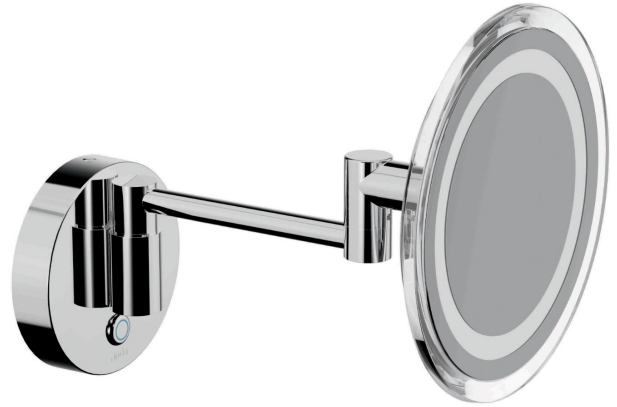

Round WALL MOUNTED MAGNIFYING MIRROR

Code - AV258A CR
Code - AV258A NE Matte Black

Features:
3 x magnification

2 Year Replacement Warranty

Proudly imported and distributed by
Gro Agencies Pty Ltd
Unit 2 / 37 Howe St, Osborne Park, WA, 6017
P 08 9446 3288 E info@groagencies.com.au W www.groagencies.com.au